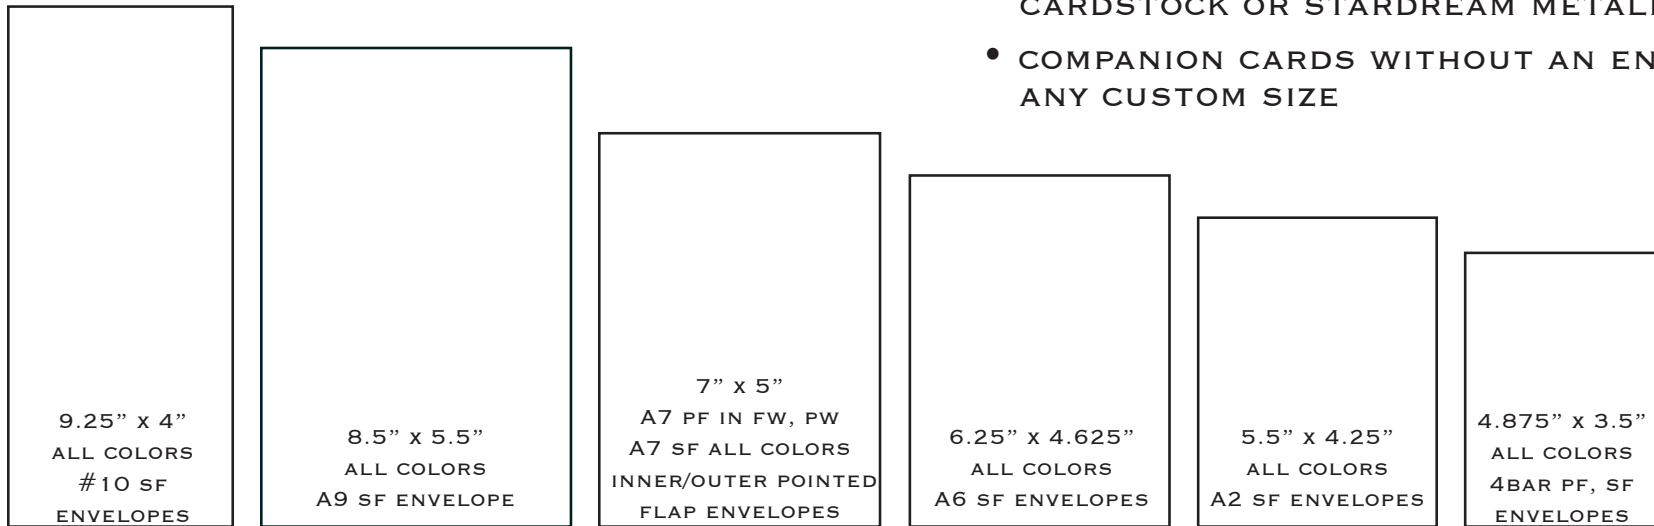

100% RECYCLED COTTON CRANE LETTRA PAPERS (300 & 600 GSM)

Card Sizes	Card Style	Envelope	Envelope Size	Envelope Flap	Paper Color(s) Available
3.5" x 4.875"	Flat and Folded	4Bar	3.625" x 5.125"	Square	Fluorescent White, Pearl and Ecrú
3.5" x 4.875"	Flat and Folded	4Bar	3.625" x 5.125"	Pointed	Fluorescent White, Pearl and Ecrú
4.25" x 5.5"	Flat and Folded	A2	4.375" x 5.75"	Square	Fluorescent White, Pearl and Ecrú
4.625" x 6.25"	Flat and Folded	A6	4.75" x 6.5"	Square	Fluorescent White, Pearl and Ecrú
5" x 7"	Flat and Folded	A7	5.25" x 7.25"	Square	Fluorescent White, Pearl and Ecrú
5" x 7"	Flat and Folded	A7	5.25" x 7.25"	Pointed	Fluorescent White and Pearl
5.25" x 5.25"	Flat and Folded	Baronial	5.5" x 5.5"	Square	Fluorescent White, Pearl and Ecrú
6.75" x 6.75"	Flat	Marquis	7" x 7"	Square	Fluorescent White, Pearl and Ecrú
6.75" x 6.75"	Flat	Marquis	7" x 7"	Pointed	Fluorescent White and Pearl
5.5" x 8.5"	Flat	A9	5.75" x 8.75"	Square	Fluorescent White and Pearl
4" x 9.25"	Flat	#10	4.125" x 9.5"	Square	Fluorescent White and Pearl

ARTURO FINE PAPERS WITH HAND TORN EDGES (260 GSM)

Card Sizes	Card Style	Envelope	Envelope Size	Envelope Flap	Paper Color(s) Available
1.97 x 3.94	Folded	n/a	n/a	n/a	White and Soft White Only (Place Cards)
3.35" x 5.125"	Flat and Folded	500E	3.54" x 5.51"	Arturo Square	All colors
4.525" x 6.69"	Flat and Folded	600E	4.72" x 7.09"	Arturo Square	All colors
5.125" x 5.125"	Flat and Folded	5SQE	5.5" x 5.5"	Arturo Square	White and Soft White Only
5.88" x 7.88"	Flat	700E	6.13" x 8.38"	Arturo Square	All colors
6.25" x 6.25"	Flat	6SQE	6.5" x 6.5"	Arturo Square	White and Soft White Only
7" x 7"	Flat	7SQE	7.25" x 7.25"	Arturo Square	White and Soft White Only

COLORS: FLUORESCENT WHITE, PEARL WHITE AND ECRU

WEIGHT: 300 GSM (21PT) AND 600 GSM (42PT)

ENVELOPES: SQUARE FLAP (SF), POINTED FLAP (PF)

INNER/OUTER ENVELOPES ARE AVAILABLE
FOR POINTED FLAP A7 AND MARQUIS

DESIGN WATCH-OUT: DESIGNS CANNOT BLEED OFF
THE EDGE, USE 3/8" MARGIN ON ALL SIDES