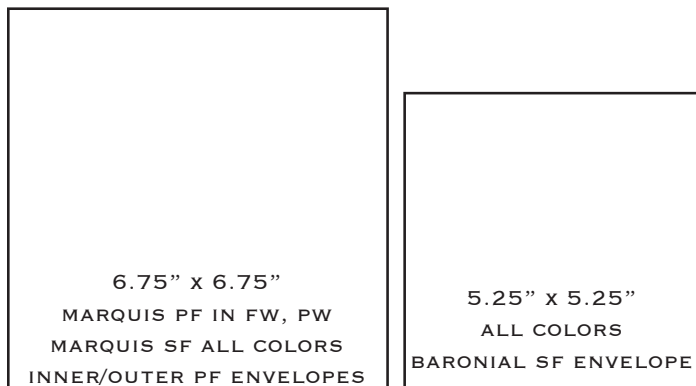

100% RECYCLED COTTON CRANE LETTRA PAPERS (300 & 600 GSM)

Card Sizes	Card Style	Envelope	Envelope Size	Envelope Flap	Paper Color(s) Available
3.5" x 4.875"	Flat and Folded	4Bar	3.625" x 5.125"	Square	Fluorescent White, Pearl and Ecrú
3.5" x 4.875"	Flat and Folded	4Bar	3.625" x 5.125"	Pointed	Fluorescent White, Pearl and Ecrú
4.25" x 5.5"	Flat and Folded	A2	4.375" x 5.75"	Square	Fluorescent White, Pearl and Ecrú
4.625" x 6.25"	Flat and Folded	A6	4.75" x 6.5"	Square	Fluorescent White, Pearl and Ecrú
5" x 7"	Flat and Folded	A7	5.25" x 7.25"	Square	Fluorescent White, Pearl and Ecrú
5" x 7"	Flat and Folded	A7	5.25" x 7.25"	Pointed	Fluorescent White and Pearl
5.25" x 5.25"	Flat and Folded	Baronial	5.5" x 5.5"	Square	Fluorescent White, Pearl and Ecrú
6.75" x 6.75"	Flat	Marquis	7" x 7"	Square	Fluorescent White, Pearl and Ecrú
6.75" x 6.75"	Flat	Marquis	7" x 7"	Pointed	Fluorescent White and Pearl
5.5" x 8.5"	Flat	A9	5.75" x 8.75"	Square	Fluorescent White and Pearl
4" x 9.25"	Flat	#10	4.125" x 9.5"	Square	Fluorescent White and Pearl

ARTURO FINE PAPERS WITH HAND TORN EDGES (260 GSM)

Card Sizes	Card Style	Envelope	Envelope Size	Envelope Flap	Paper Color(s) Available
1.97 x 3.94	Folded	n/a	n/a	n/a	White and Soft White Only (Place Cards)
3.35" x 5.125"	Flat and Folded	500E	3.54" x 5.51"	Arturo Square	All colors
4.525" x 6.69"	Flat and Folded	600E	4.72" x 7.09"	Arturo Square	All colors
5.125" x 5.125"	Flat and Folded	5SQE	5.5" x 5.5"	Arturo Square	White and Soft White Only
5.88" x 7.88"	Flat	700E	6.13" x 8.38"	Arturo Square	All colors
6.25" x 6.25"	Flat	6SQE	6.5" x 6.5"	Arturo Square	White and Soft White Only
7" x 7"	Flat	7SQE	7.25" x 7.25"	Arturo Square	White and Soft White Only

COLORS: FLUORESCENT WHITE, PEARL WHITE AND ECRU

WEIGHT: 300 GSM (21PT) AND 600 GSM (42PT)

ENVELOPES: SQUARE FLAP (SF), POINTED FLAP (PF)

INNER/OUTER ENVELOPES ARE AVAILABLE
FOR POINTED FLAP A7 AND MARQUIS